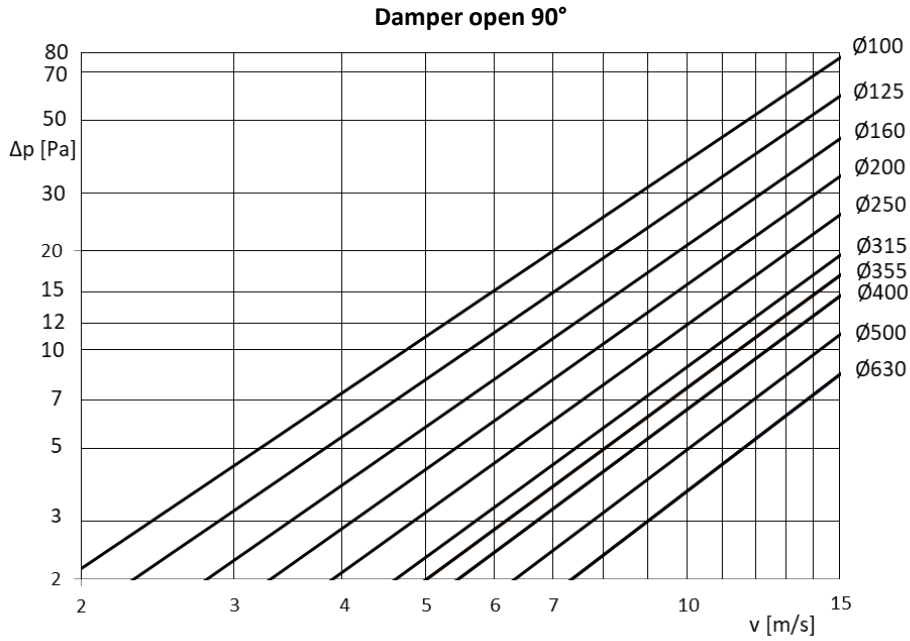

Pressure drop diagram

Ordering key

ZL-3N / R / size 200